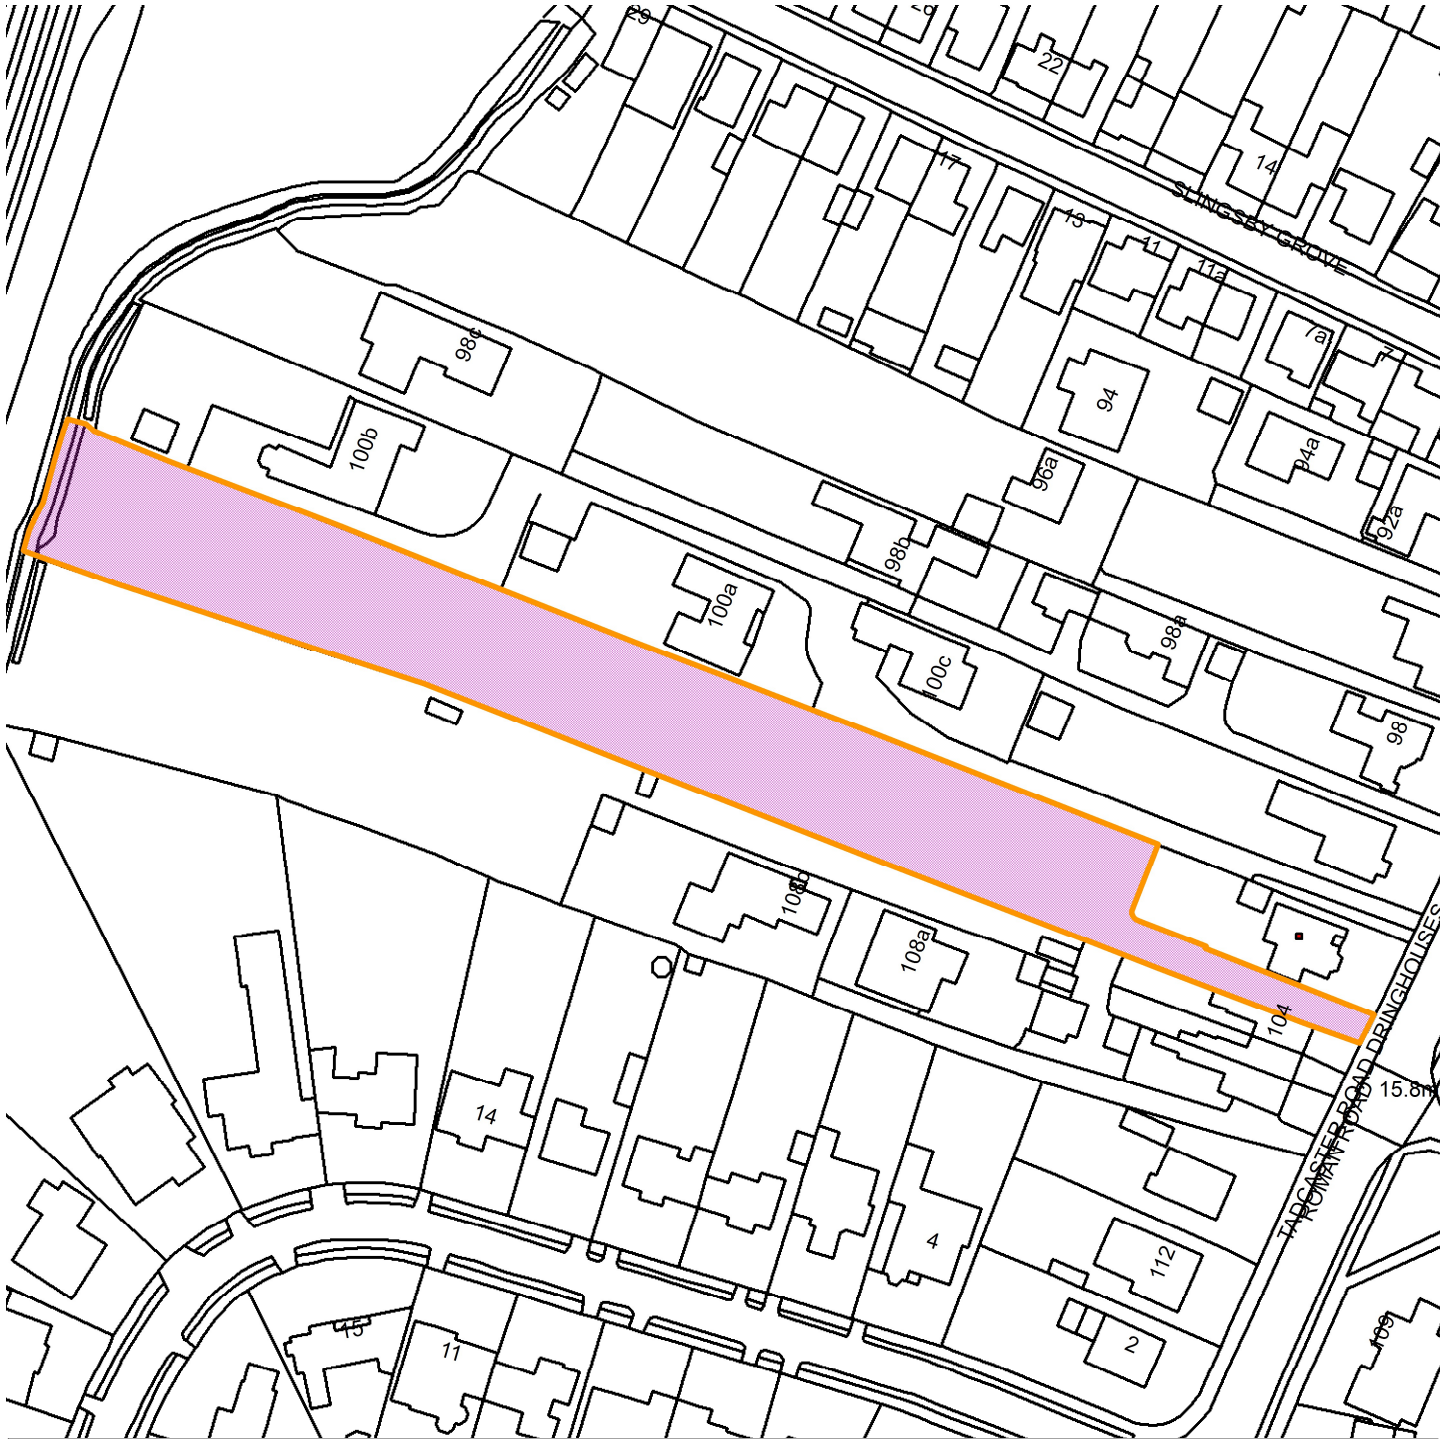

102 Tadcaster Road, Dringhouses, YO24 1LT

24/00404/FUL

GIS by ESRI (UK)

Scale : 1:1265

Reproduced from the Ordnance Survey map with the permission of the Controller of Her Majesty's Stationery Office © Crown Copyright 2000.

Unauthorised reproduction infringes Crown Copyright and may lead to prosecution or civil proceedings.

Organisation	City of York Council
Department	Env, Transport & Planning
Comments	Site Location Plan
Date	04 October 2024
SLA Number	Not Set